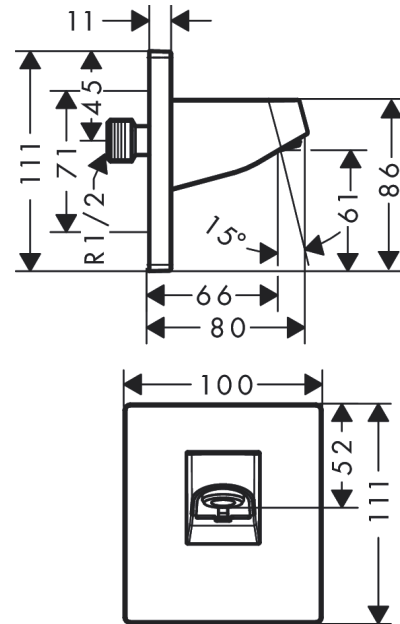

Pulsify

Wall connector for overhead shower 105

Surfaces: **Matt White** Article Number: **24139700**

Description

product features

- material: plastic
- connection type: G ½

Design awards

reddot winner 2021

Product image

Scale drawing

Pulsify

Wall connector for overhead shower 105

Surfaces: **Matt White** Article Number: **24139700**

Installation examples

Pulsify 105
24139XXX

Pulsify 105 1jet
24130XXX