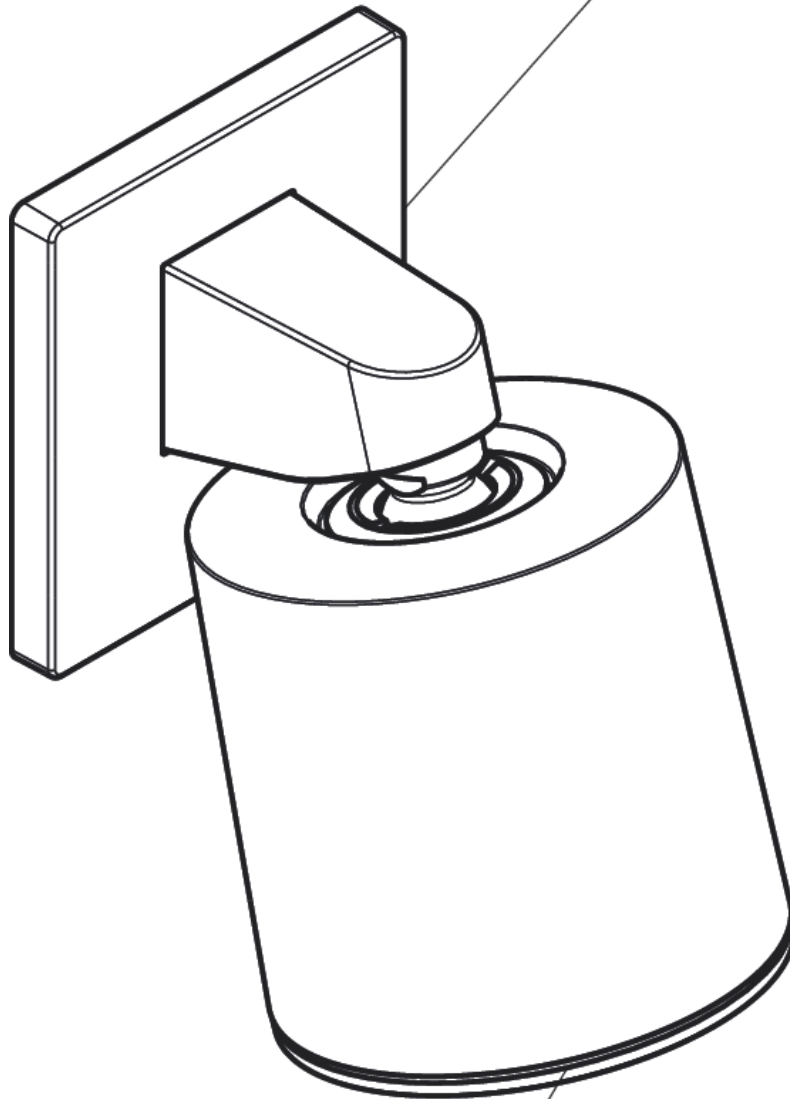

Pulsify

Wall connector for overhead shower 105

Surfaces: **Matt White** Article Number: **24139700**

Description

product features

- material: plastic
- connection type: G ½

Design awards

reddot winner 2021

Product image

Scale drawing

Pulsify

Wall connector for overhead shower 105

Surfaces: **Matt White** Article Number: **24139700**

Installation examples

Pulsify 105
24139XXX

Pulsify 105 1jet
24130XXX